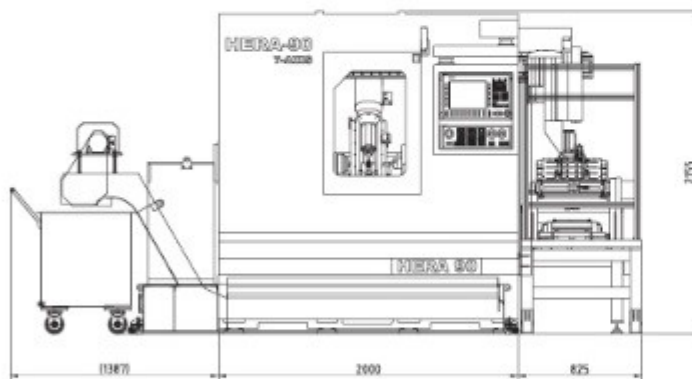

Layout Dimension & Working Range

Range	HERA 60	HERA 90
X-AXIS STROKE	80 (10~90)	90 (10~1000)
Y-AXIS STROKE	100	100
Z-AXIS STROKE	180	200
CENTER STROKE	320	320