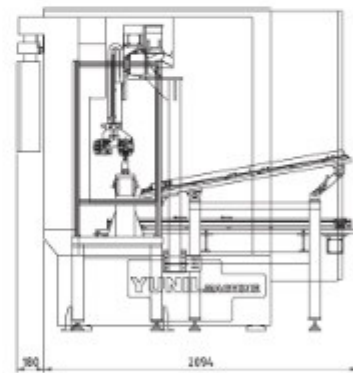

Layout Dimension & Working Range

Range	HERA 60	HERA 90
X-AXIS STROKE	80 (10~90)	90 (10~1000)
Y-AXIS STROKE	100	100
Z-AXIS STROKE	180	200
CENTER STROKE	320	320