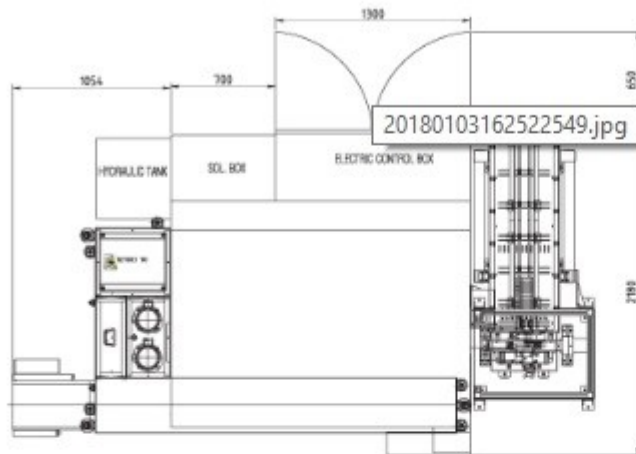

Layout Dimension & Working Range

Range	HERA 60	HERA 90
X-AXIS STROKE	80 (10~90)	90 (10~1000)
Y-AXIS STROKE	100	100
Z-AXIS STROKE	180	200
CENTER STROKE	320	320